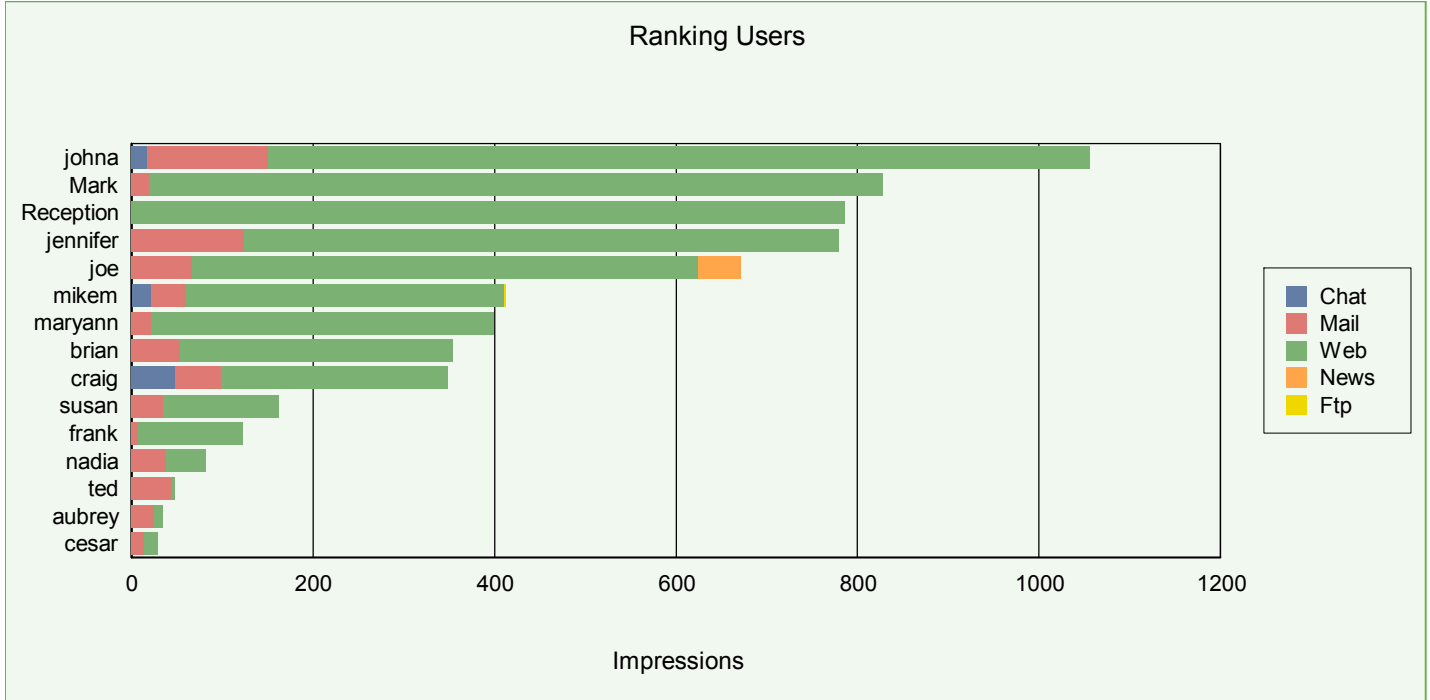

# Total Activity

Printed Date: 10/10/2003 Date Range: All Dates (11/11/2001 - 11/16/2001)

Report Description: Detailed activity for all sources of Internet access for each user.

User Name	Impressions	Percentage
<b>aubrey</b>		
Mail	25	73.53%
Web	9	26.47%
	<b>34</b>	

User Name	Impressions	Percentage
<b>brian</b>		
Mail	54	15.25%
Web	300	84.75%
	<b>354</b>	

User Name	Impressions	Percentage
<b>cesar</b>		
Mail	14	48.28%
Web	15	51.72%
	<b>29</b>	

User Name	Impressions	Percentage
<b>craig</b>		
Chat	48	13.75%
Mail	51	14.61%
Web	250	71.63%
	<b>349</b>	

**Total Activity**

Printed Date: 10/10/2003 Date Range: All Dates (11/11/2001 - 11/16/2001)

User Name	Impressions	Percentage
<b>frank</b>		
Mail	8	6.50%
Web	115	93.50%
	<b>123</b>	

User Name	Impressions	Percentage
<b>jennifer</b>		
Mail	124	15.92%
Web	655	84.08%
	<b>779</b>	