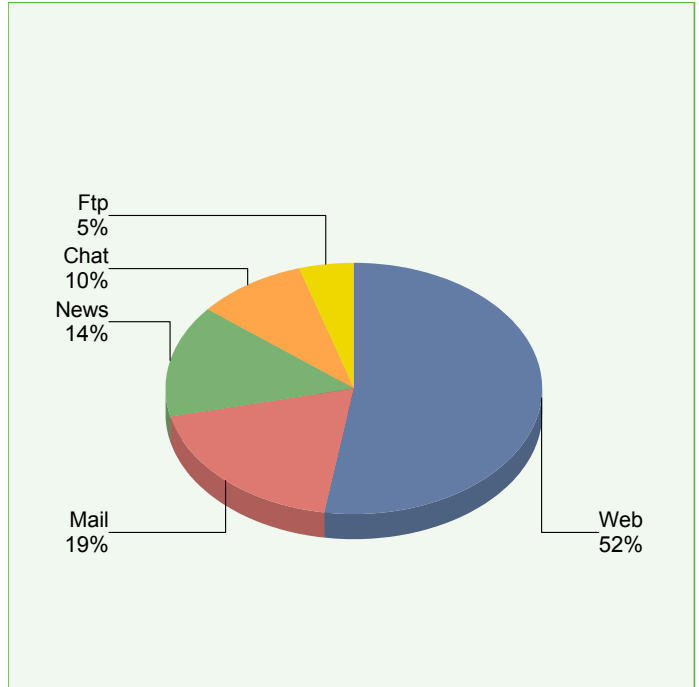

General Statistics

Printed Date: 12/02/2005 **Date Range:** All Dates (02/27/2005 - 04/30/2005)

Report Description: Overall Internet activity for a given time period. Includes web, ftp, e-mail, news, chat and instant messages.

Activity Source	Impressions	Percentage
Web	11	52.38%
Mail	4	19.05%
News	3	14.29%
Chat	2	9.52%
Ftp	1	4.76%