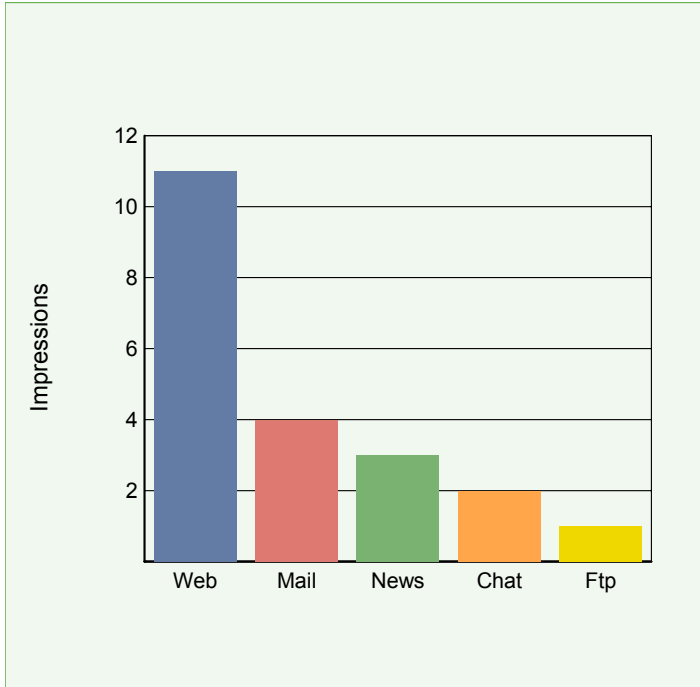

General Statistics

Printed Date: 12/02/2005 **Date Range:** All Dates (02/27/2005 - 04/30/2005)

Report Description: Overall Internet activity for a given time period. Includes web, ftp, e-mail, news, chat and instant messages.

Activity Source	Impressions	Percentage
Web	11	52.38%
Mail	4	19.05%
News	3	14.29%
Chat	2	9.52%
Ftp	1	4.76%