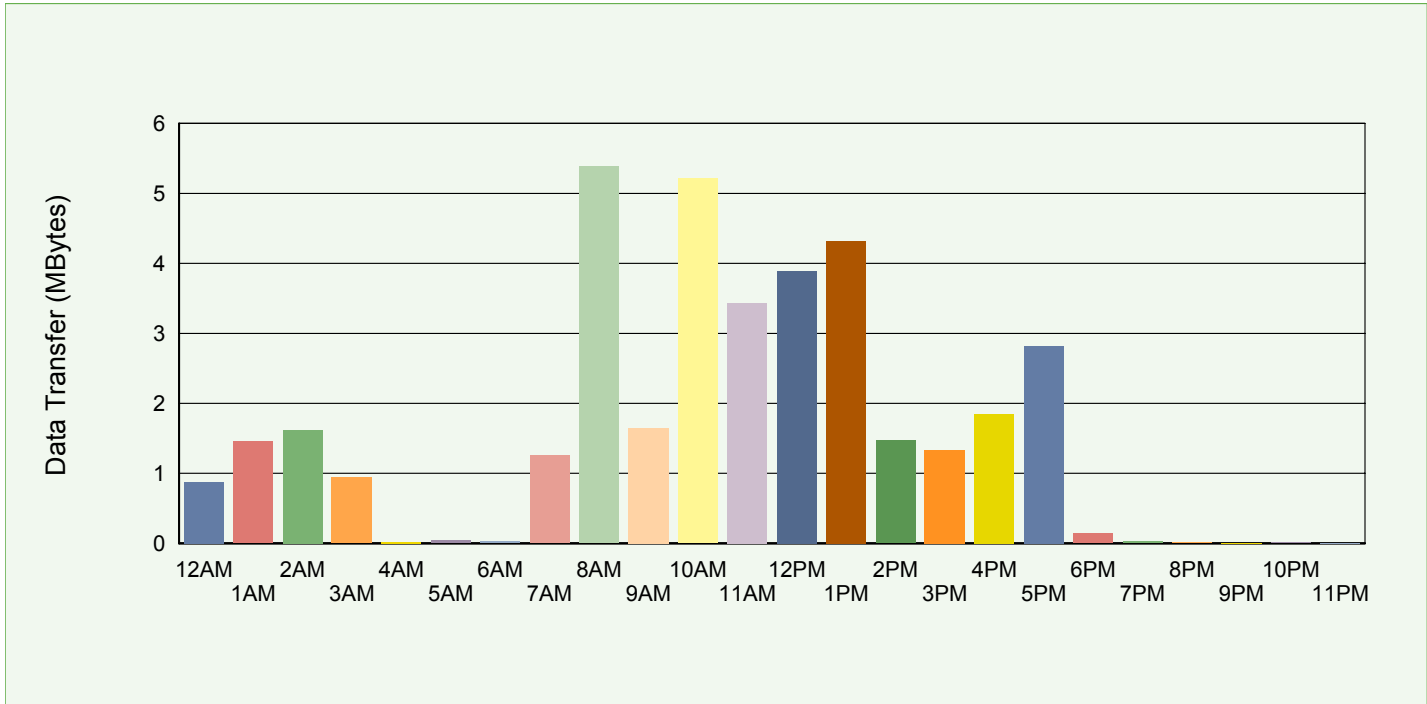

Hourly Bandwidth Use

Printed Date: 12/02/2005 **Date Range:** All Dates (03/22/2005 - 03/27/2005)

Report Description: Displays bandwidth consumption by hour of the day.

Hour	Data Transfer (MBytes)	Percentage
12AM	0.88	2.33%
1AM	1.46	3.85%
2AM	1.62	4.29%
3AM	0.94	2.49%
4AM	0.02	0.05%
5AM	0.04	0.10%
6AM	0.03	0.07%
7AM	1.26	3.33%
8AM	5.38	14.24%
9AM	1.65	4.36%
10AM	5.21	13.80%
11AM	3.44	9.10%
12PM	3.89	10.30%
1PM	4.32	11.42%
2PM	1.47	3.89%
3PM	1.33	3.52%
4PM	1.85	4.89%
5PM	2.82	7.45%
6PM	0.14	0.37%
7PM	0.03	0.07%
8PM	0.01	0.04%
9PM	0.00	0.01%
10PM	0.01	0.04%

Hourly Bandwidth Use

Printed Date: 12/02/2005 Date Range: All Dates (03/22/2005 - 03/27/2005)

Hour	Data Transfer (MBytes)	Percentage
11PM	0.00	0.01%