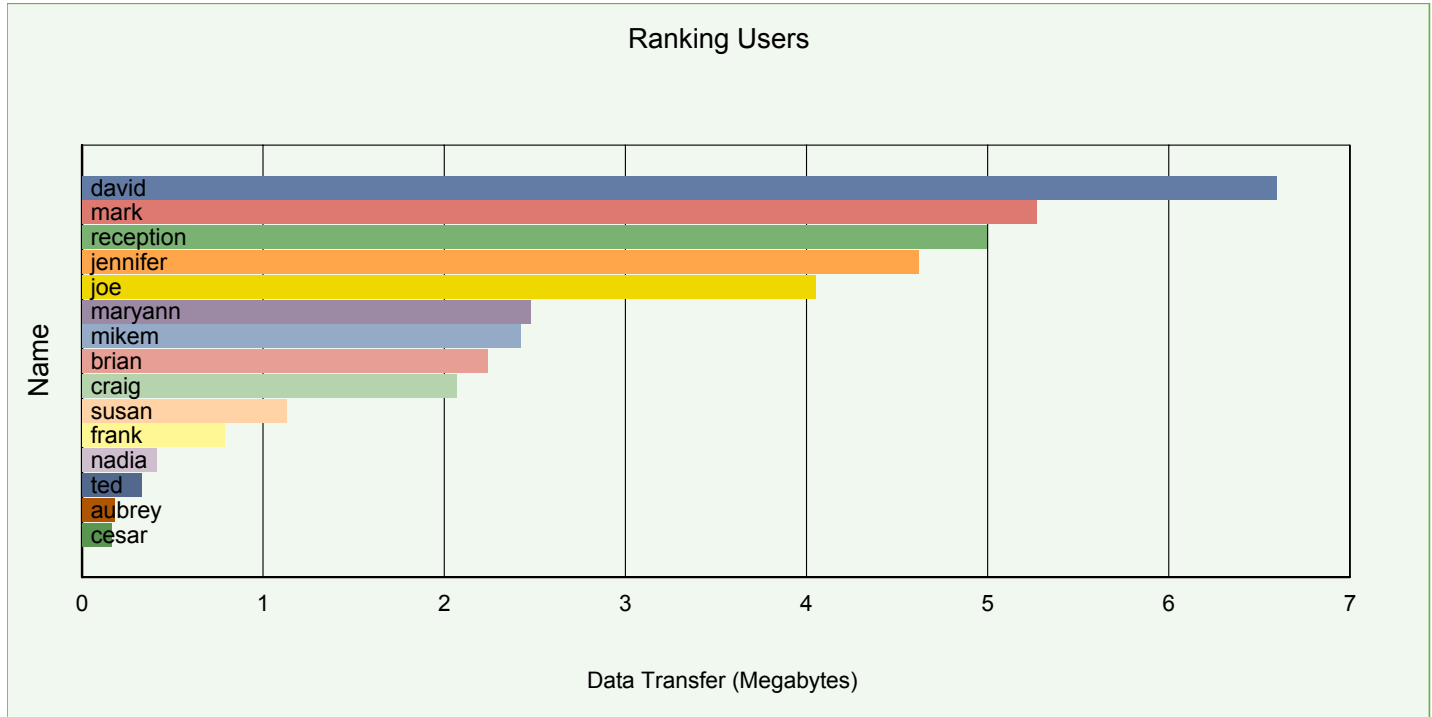

Total Bandwidth

Printed Date: 12/02/2005 **Date Range:** All Dates (03/22/2005 - 03/27/2005)

Report Description: Displays bandwidth consumption for each user.

User Name	Data Transfer (MBytes)	Percentage
aubrey	0.18	0.48%
brian	2.24	5.93%
cesar	0.16	0.43%
craig	2.07	5.47%
david	6.60	17.45%
frank	0.79	2.09%
jennifer	4.62	12.22%
joe	4.05	10.72%
lorne	0.02	0.07%
mark	5.27	13.94%
maryann	2.48	6.56%
mikem	2.42	6.40%
nadia	0.41	1.09%
ray	0.03	0.07%
reception	5.00	13.22%
susan	1.13	2.99%
ted	0.33	0.88%
Total	37.80	