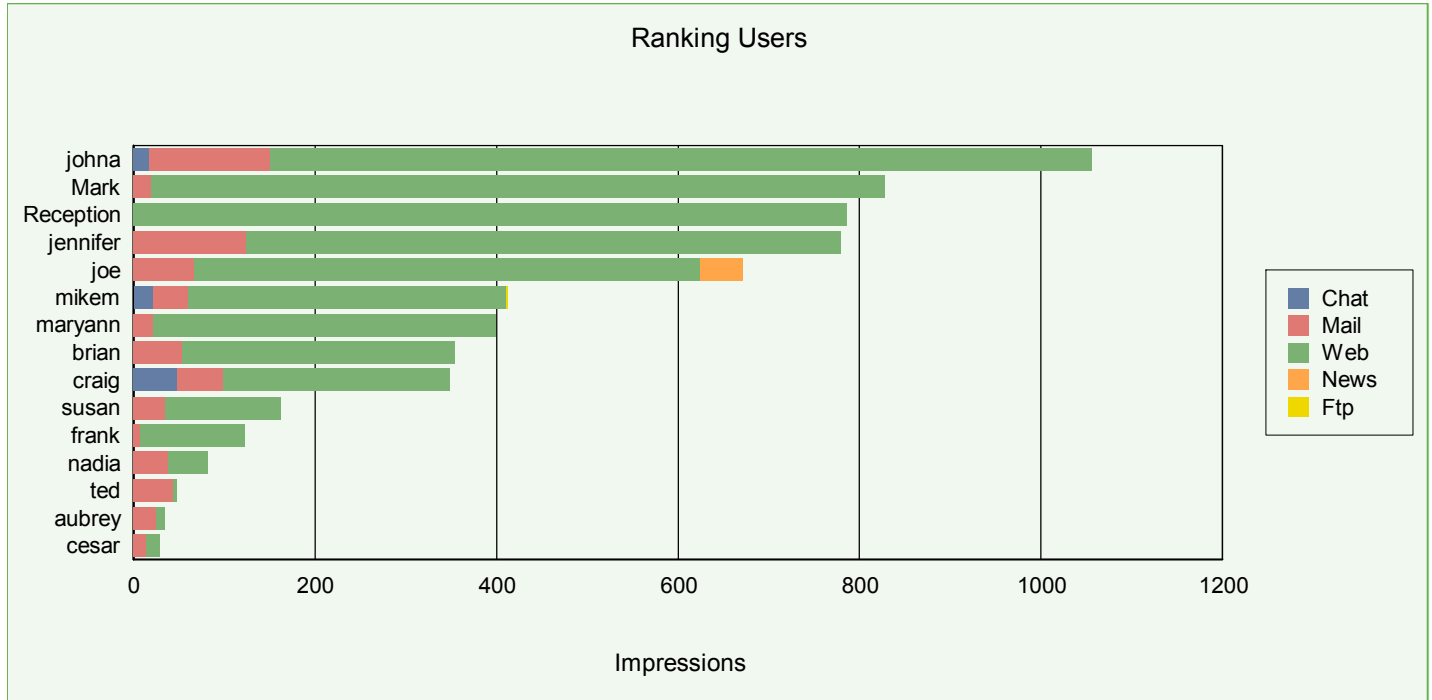

Total Activity

Printed Date: 10/10/2003 Date Range: All Dates (11/11/2001 - 11/16/2001)

Report Description: Detailed activity for all sources of Internet access for each user.

User Name	Impressions	Percentage
aubrey		
Mail	25	73.53%
Web	9	26.47%
	34	

User Name	Impressions	Percentage
brian		
Mail	54	15.25%
Web	300	84.75%
	354	

User Name	Impressions	Percentage
cesar		
Mail	14	48.28%
Web	15	51.72%
	29	

User Name	Impressions	Percentage
craig		
Chat	48	13.75%
Mail	51	14.61%
Web	250	71.63%
	349	

Total Activity

Printed Date: 10/10/2003

Date Range: All Dates (11/11/2001 - 11/16/2001)

User Name	Impressions	Percentage
frank		
Mail	8	6.50%
Web	115	93.50%
	123	

User Name	Impressions	Percentage
jennifer		
Mail	124	15.92%
Web	655	84.08%
	779	