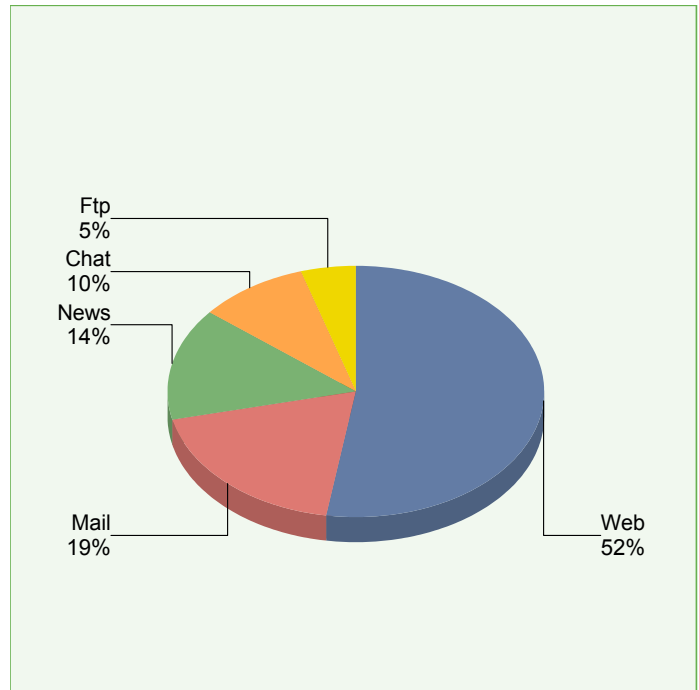

## General Statistics

**Printed Date:** 12/02/2005     **Date Range:** All Dates (02/27/2005 - 04/30/2005)

**Report Description:** Overall Internet activity for a given time period. Includes web, ftp, e-mail, news, chat and instant messages.

Activity Source	Impressions	Percentage
Web	11	52.38%
Mail	4	19.05%
News	3	14.29%
Chat	2	9.52%
Ftp	1	4.76%