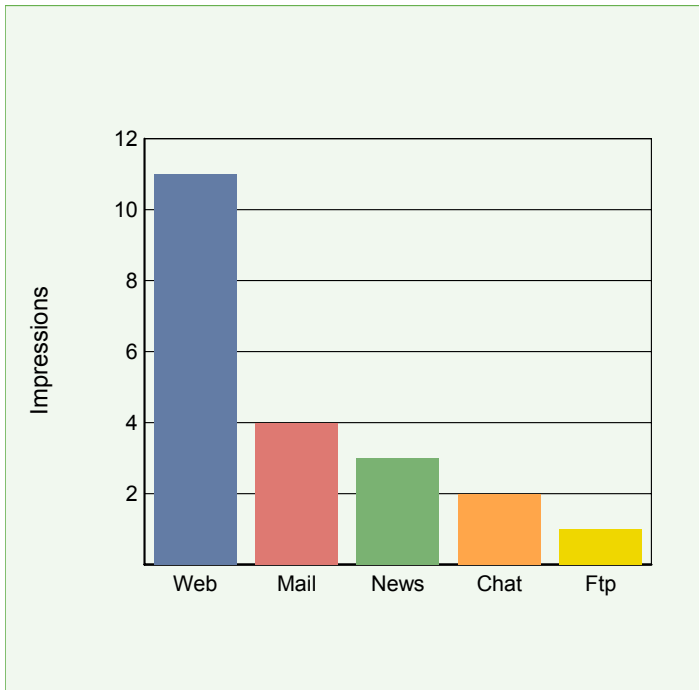

## General Statistics

**Printed Date:** 12/02/2005     **Date Range:** All Dates (02/27/2005 - 04/30/2005)

**Report Description:** Overall Internet activity for a given time period. Includes web, ftp, e-mail, news, chat and instant messages.

Activity Source	Impressions	Percentage
Web	11	52.38%
Mail	4	19.05%
News	3	14.29%
Chat	2	9.52%
Ftp	1	4.76%