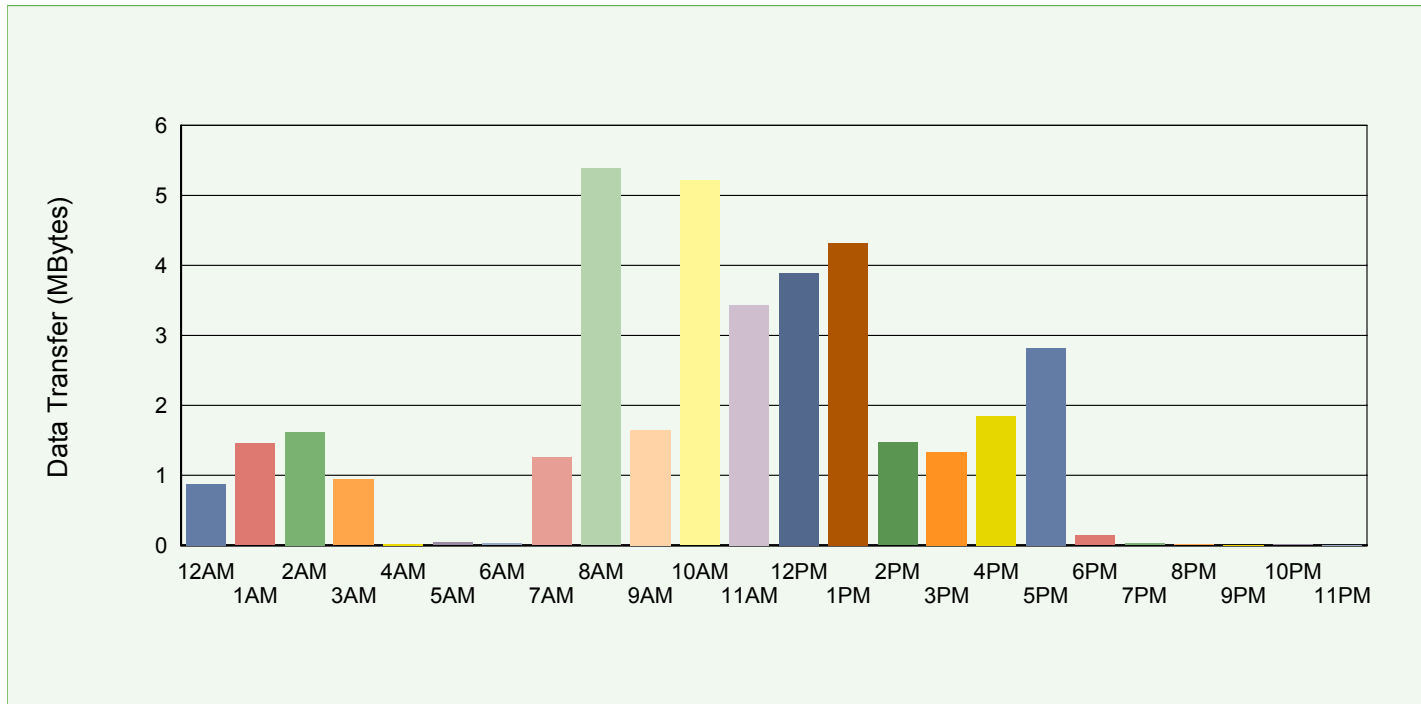

Hourly Bandwidth Use

Printed Date: 12/02/2005 **Date Range:** All Dates (03/22/2005 - 03/27/2005)

Report Description: Displays bandwidth consumption by hour of the day.

Hour	Data Transfer (MBytes)	Percentage
12AM	0.88	2.33%
1AM	1.46	3.85%
2AM	1.62	4.29%
3AM	0.94	2.49%
4AM	0.02	0.05%
5AM	0.04	0.10%
6AM	0.03	0.07%
7AM	1.26	3.33%
8AM	5.38	14.24%
9AM	1.65	4.36%
10AM	5.21	13.80%
11AM	3.44	9.10%
12PM	3.89	10.30%
1PM	4.32	11.42%
2PM	1.47	3.89%
3PM	1.33	3.52%
4PM	1.85	4.89%
5PM	2.82	7.45%
6PM	0.14	0.37%
7PM	0.03	0.07%
8PM	0.01	0.04%
9PM	0.00	0.01%
10PM	0.01	0.04%

Hourly Bandwidth Use

Printed Date: 12/02/2005 Date Range: All Dates (03/22/2005 - 03/27/2005)

Hour	Data Transfer (MBytes)	Percentage
11PM	0.00	0.01%