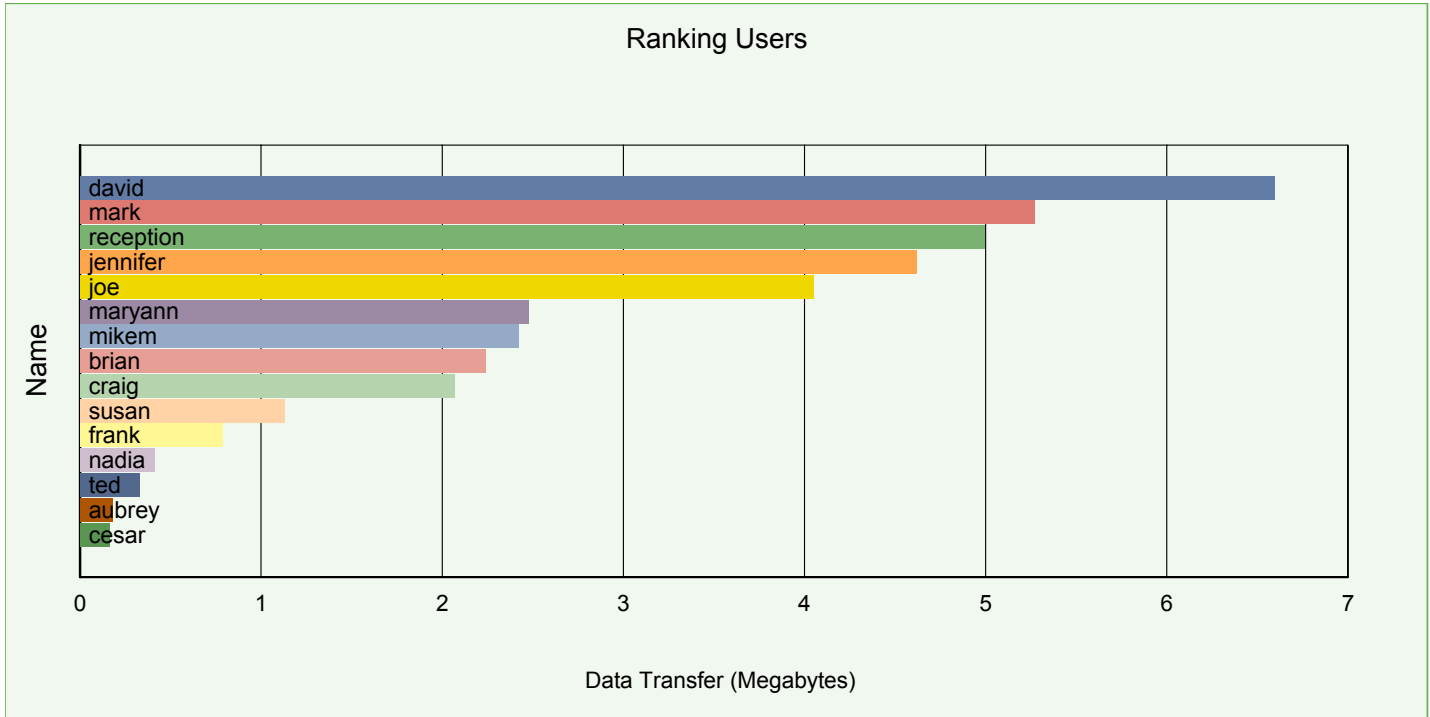

Total Bandwidth

Printed Date: 12/02/2005 **Date Range:** All Dates (03/22/2005 - 03/27/2005)

Report Description: Displays bandwidth consumption for each user.

User Name	Data Transfer (MBytes)	Percentage
aubrey	0.18	0.48%
brian	2.24	5.93%
cesar	0.16	0.43%
craig	2.07	5.47%
david	6.60	17.45%
frank	0.79	2.09%
jennifer	4.62	12.22%
joe	4.05	10.72%
lorne	0.02	0.07%
mark	5.27	13.94%
maryann	2.48	6.56%
mikem	2.42	6.40%
nadia	0.41	1.09%
ray	0.03	0.07%
reception	5.00	13.22%
susan	1.13	2.99%
ted	0.33	0.88%
Total	37.80	