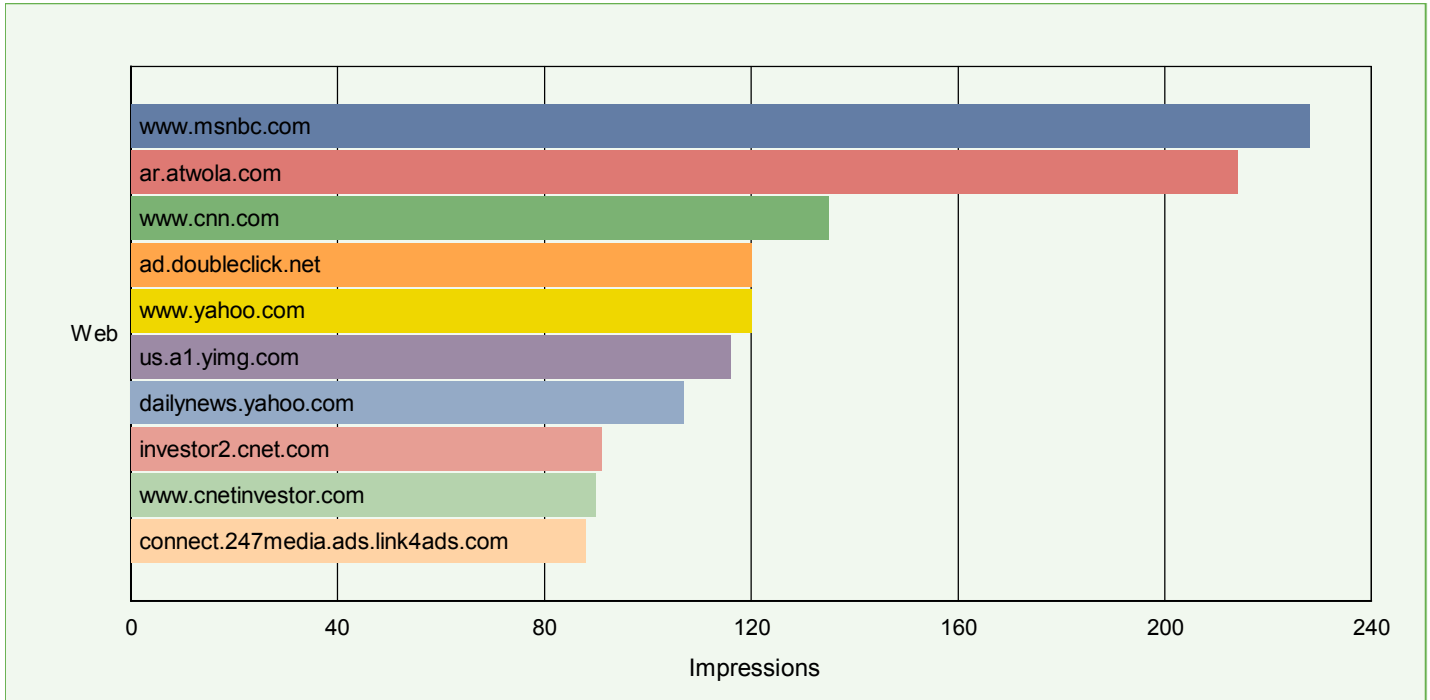

## Top 10 Web Sites

**Printed Date:** 10/10/2003      **Date Range:** All Dates (11/11/2001 - 11/16/2001)

**Report Description:** Top 10 web sites visited.

Internet Address	Impressions	Percentage
<b>Web</b>		
www.msnbc.com	228	4.30%
ar.atwola.com	214	4.03%
www.cnn.com	135	2.54%
ad.doubleclick.net	120	2.26%
www.yahoo.com	120	2.26%
us.a1.yimg.com	116	2.19%
dailynews.yahoo.com	107	2.02%
investor2.cnet.com	91	1.71%
www.cnetinvestor.com	90	1.70%
connect.247media.ads.link4ads.com	88	1.66%
Others	3,998	75.33%