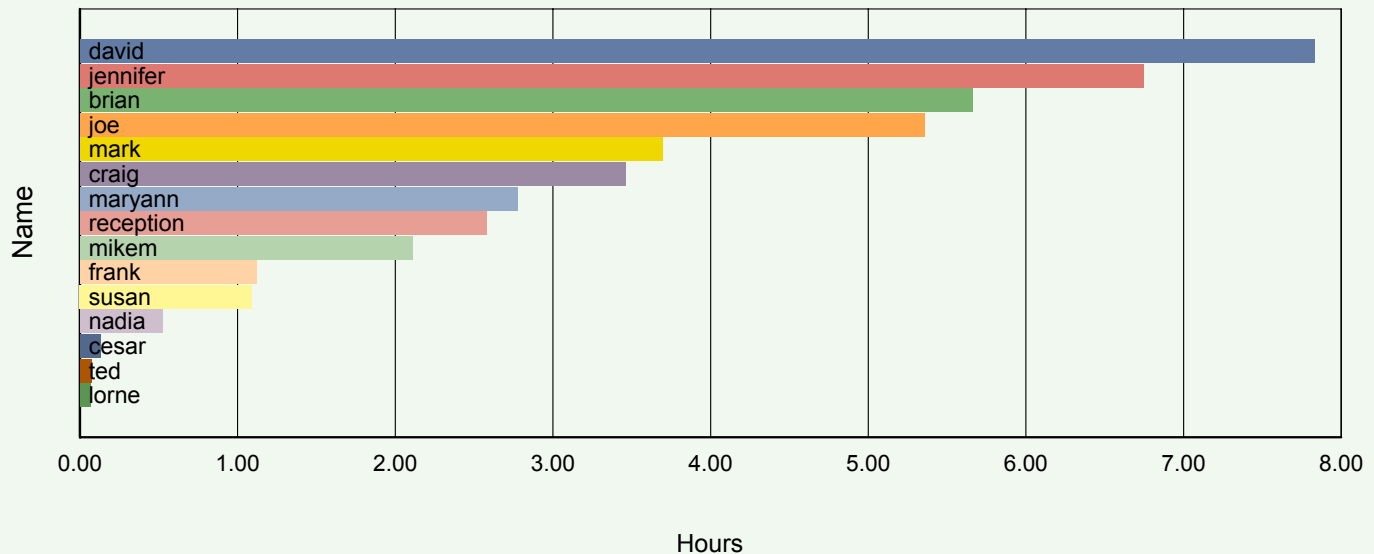

Time at Site per User

Printed Date: 12/02/2005

Date Range: All Dates (03/22/2005 - 03/27/2005)

N: 5

Report Description: Estimate of the time each user has spent accessing specific web sites. A configurable Idle Time parameter determines the maximum amount of time a user is assessed for being on a web page. The top N sites are shown.

Ranking Users

Name	Duration
david	
ar.atwola.com	2 hrs 44 min
www.cnn.com	0 hrs 42 min
us.f201.mail.yahoo.com	0 hrs 18 min
mbox.yahoo.com	0 hrs 17 min
windowsmedia.com	0 hrs 17 min
Total (all sites)	7 hrs 47 min
jennifer	
www.infuzer.com	1 hrs 50 min
dailynews.yahoo.com	0 hrs 41 min
us.f200.mail.yahoo.com	0 hrs 26 min
www.iwon.com	0 hrs 16 min
abcnews.go.com	0 hrs 16 min
Total (all sites)	6 hrs 40 min
brian	
www.msnbc.com	4 hrs 21 min
ads.msn.com	0 hrs 40 min
arc3.msn.com	0 hrs 09 min
nt.mortgage101.com	0 hrs 06 min
128.242.212.17	0 hrs 05 min
Total (all sites)	5 hrs 39 min
joe	